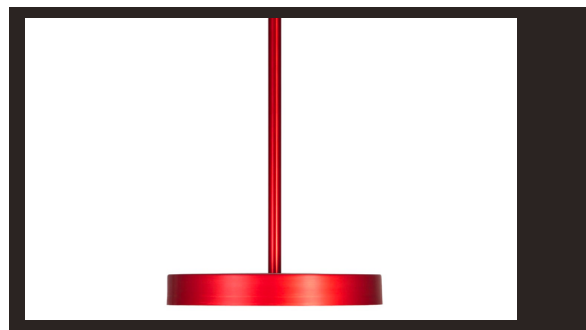

BIG MIRKA PLUS

PROJECT NAME / NOM DU PROJET

Date

Type

Notes

Voltage / Voltage

120V	277V	347V

Dimming Option / Option de gradation

0-10V	0-10V Dimming 120V-277V	
ND	No Dimming	• Other Option Available

Light Source / Source lumineuse

MBL-A21-4	4 X 19W A21 LED	
CF32-4	4 X 32W CF G24 Q-2 Base	
GU32-4	4 X 32W GU24 Base	
LED-7.4-I	Integral LED Module 7.4W	• Other Option Available

Color Temperature - Lumens
Température de couleur - lumens

27	2700K	910 lm	
30	3000K	1160 lm	
35	3500K	1190 lm	
40	4000K	1200 lm