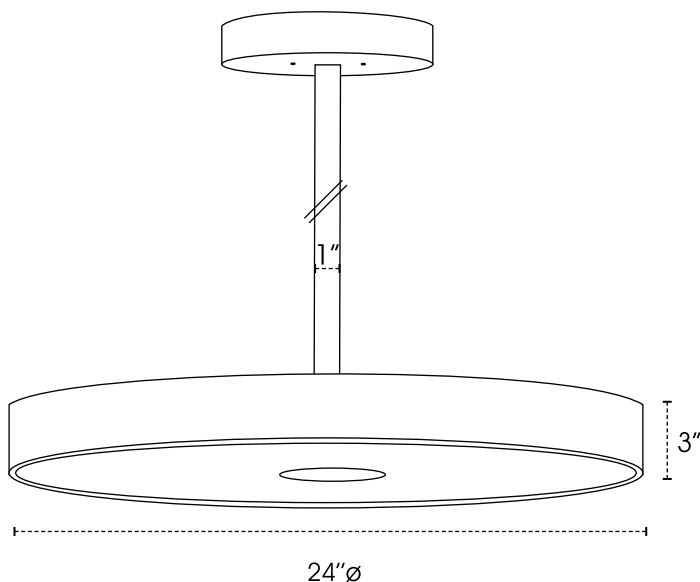

Structure Finish / Fini structure

ANZNL Anodize Natural	ANZBL Anodize Blue	ANZRD Anodize Red
BK Black Semi-Gloss	WH White Semi-Gloss	• Other Finish Available

Suspension Option / Option de suspension

ST Stem (Same Color As Structure)			
3 X Aircraft Cable + Round Electrical Wire	CL4WH White	CL4CLR Clear	CL4BK Black
4 X Aircraft Cable + Round Electrical Wire	CL5WH White	CL5CLR Clear	CL5BK Black
			• Other Wire Color Available • Sloped Ceiling Adapter Available

Shade Finish / Fini abat-jour

ANZNL Anodize Natural	ANZBL Anodize Blue	ANZRD Anodize Red
BK Black Semi-Gloss	MBK Matte Black	WH White Semi-Gloss
MWH Matte White		• Other Finish Available

Due to continuous improvement, we reserve the right to change our products specifications.

Dans le but d'une constante amélioration, nous nous réservons le droit de changer les spécifications de nos produits.